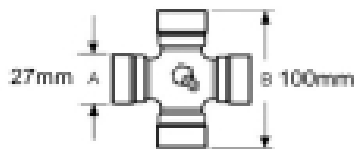

1 3/8" 6 spline

See image key for size data

Shaft size - A 1 3/8, 6

Bolt size M12

Yoke length - L 122mm

Bolt center - P 20mm

Jaw width - X 106mm

Optional Extras

VTE5038 Universal Joint 27mm x 100mm

Part No:

VTE5038

Price:

£88.24 (exc
VAT)

£105.89 (inc
VAT)