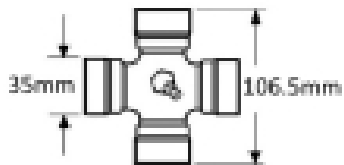

Optional Extras

VTE5009 Universal joint 35mm x 106.5mm

Part No:
VTE5009
Price:
£38.69 (exc
VAT)
£46.43 (inc
VAT)

VTE5039 Universal Joint 30.2mm x 106mm