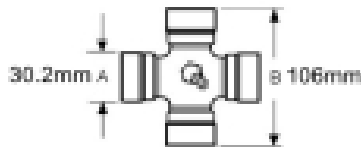

Part No:
VTE5039
Price:
£97.30 (exc
VAT)
£116.76
(inc VAT)