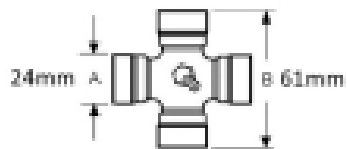

See image key for size data

Shaft size - A 1 3/8, 21

Yoke length - L 82mm

Jaw width - X 71mm

Optional Extras

VTE5003 - Universal joint 24mm x 61mm

Part No:

VTE5003