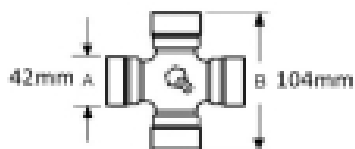

VTE5030 Universal Joint 42mm x 104mm

Part No:

VTE5030

Price:

£158.12 (exc
VAT)

£189.74 (inc
VAT)