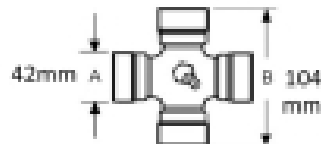

### VTE5015 Universal joint 42mm x 104mm

**Part No:**

VTE5015

**Price:**

£122.50 (exc  
VAT)

£147.00 (inc  
VAT)