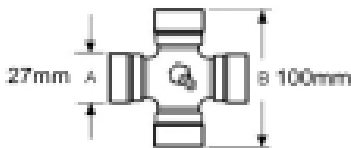

Yoke length - L 171mm

Clutch body length - L 176mm

Jaw width - X 106mm

Rows 3

Optional Extras

VTE5038 Universal Joint 27mm x 100mm

Part No:

VTE5038

Price:

£88.24 (exc VAT)

£105.89 (inc VAT)

VTE7930 PTO Ratchet Clutch Pawl & Spring Kit (each)