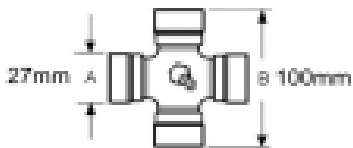

****Repair parts - Please note that the VTE7174
Safety Device requires 3 x VTE7930 Spring kits****

See image key for size data

UJ size 30 x 92mm

Shaft size - A 1 3/8, 6

Torque rating 900Nm

Clutch body diameter - D 95mm

Yoke length - L 171mm

Clutch body length - L 176mm

Jaw width - X 106mm

Rows 3

Optional Extras

VTE5038 Universal Joint 27mm x 100mm

Part No:
VTE5038
Price:
£88.24 (exc VAT)
£105.89 (inc VAT)

VTE7930 PTO Ratchet Clutch Pawl & Spring Kit (each)