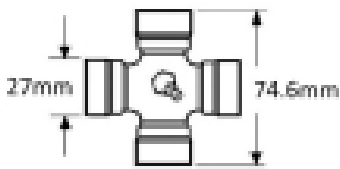

****Repair parts - Please note that the VTE7182
Safety Device requires 4 x VTE7930 Spring kits****

See image key for size data

UJ size 27 x 74.6mm

Shaft size - A 1 3/8, 6

Torque rating 1200Nm

Clutch body diameter - D 95mm

Yoke length - L 180mm

Clutch body length - L 195mm

Jaw width - X 86mm

Rows 4

Optional Extras

VTE5004 Universal Joint 27mm x 74.6mm

Part No:
VTE5004
Price:
£15.31 (exc VAT)
£18.37 (inc VAT)

VTE5037 Universal Joint 27mm x 86mm