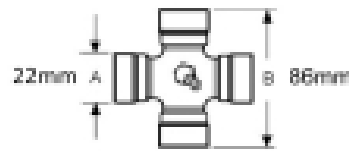

****Repair parts - Please note that the VTE7182
Safety Device requires 4 x VTE7930 Spring kits****

See image key for size data

UJ size 27 x 74.6mm

Shaft size - A 1 3/8, 6

Torque rating 1200Nm

Clutch body diameter - D 95mm

Yoke length - L 180mm

Clutch body length - L 195mm

Jaw width - X 86mm

Rows 4

Optional Extras

VTE5004 Universal Joint 27mm x 74.6mm

Part No:
VTE5004
Price:
£15.31 (exc VAT)
£18.37 (inc VAT)

VTE5037 Universal Joint 27mm x 86mm