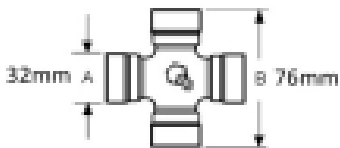

Yoke length - L 203mm

Clutch body length - L 1114mm

Jaw width - X 93mm

Rows 5

Optional Extras

VTE5008 Universal joint 32mm x 76mm

Part No:
VTE5008
Price:
£44.97 (exc VAT)
£53.96 (inc VAT)

VTE5019 Universal Joint 32mm x 76mm