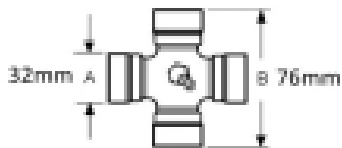

****Repair parts - Please note that the VTE7193 Safety Device requires 5 x VTE7930 Spring kits****

See image key for size data

UJ size 32 x 76mm

Shaft size - A 1 3/8, 6

Torque rating 1500Nm

Clutch body diameter - D 95mm

Yoke length - L 203mm

Clutch body length - L 1114mm

Jaw width - X 93mm

Rows 5

Optional Extras

VTE5008 Universal joint 32mm x 76mm

Part No:
VTE5008
Price:
£44.97 (exc VAT)
£53.96 (inc VAT)

VTE5019 Universal Joint 32mm x 76mm