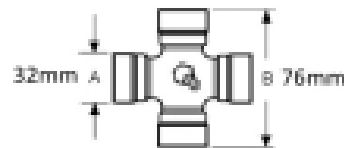

Part No:
VTE5019
Price:
£55.81 (exc VAT)
£66.97 (inc VAT)

VTE7930 PTO Ratchet Clutch Pawl & Spring Kit (each)