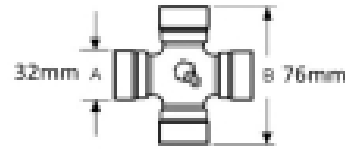

Part No:
VTE5019
Price:
£55.81 (exc VAT)
£66.97 (inc VAT)

VTE7931 PTO Over Run Clutch Quick release kit