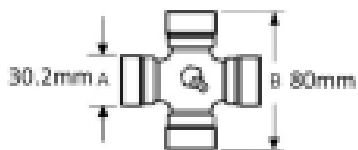

Torque 3000nm

LH Rotation

Optional Extras

VTE5007 Universal joint 30.2mm x 80mm

Part No:
VTE5007
Price:
£19.41 (exc
VAT)
£23.29 (inc
VAT)

VTE7931 PTO Over Run Clutch Quick release kit

Part No:
VTE7931
Price:
£31.22 (exc
VAT)
£37.46 (inc
VAT)