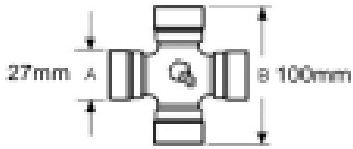

Jaw width - X 106mm

Yoke length - L 167mm

Clutch length - L 154mm

Spline - A 1 3/8, 6

Torque rating 3000Nm

## Optional Extras

VTE5038 Universal Joint 27mm x 100mm

**Part No:**

VTE5038

**Price:**

£88.24 (exc VAT)

£105.89 (inc VAT)

VTE7931 PTO Over Run Clutch Quick release kit