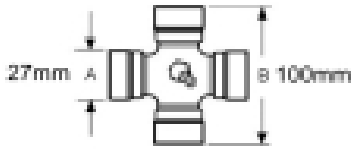

Torque rating 3000Nm

Optional Extras

VTE5038 Universal Joint 27mm x 100mm

Part No:
VTE5038
Price:
£88.24 (exc
VAT)
£105.89 (inc
VAT)

VTE7931 PTO Over Run Clutch
Quick release kit