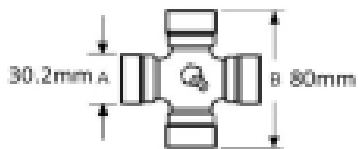

Optional Extras

VTE5007 Universal joint 30.2mm x 80mm

Part No:

VTE5007

Price:

£19.41 (exc VAT)

£23.29 (inc VAT)

VTE7931 PTO Over Run Clutch Quick release kit