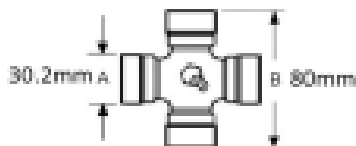

Optional Extras

VTE5007 Universal joint 30.2mm x 80mm

Part No:

VTE5007

Price:

£19.41 (exc VAT)

£23.29 (inc VAT)

VTE7931 PTO Over Run Clutch Quick release kit