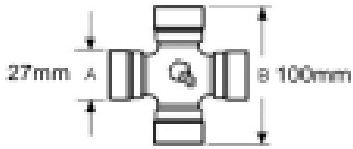

Optional Extras

VTE5038 Universal Joint 27mm x 100mm

Part No:

VTE5038

Price:

£88.24 (exc VAT)

£105.89 (inc VAT)

VTE7931 PTO Over Run Clutch Quick release kit