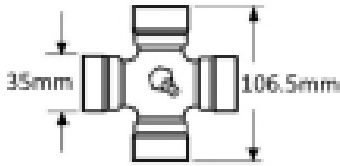

R/H Rotation

3000nm

Clutch diameter - D 91mm

Jaw width - X 117mm

Yoke length - L 184mm

Clutch length - L 154mm

Optional Extras

VTE5009 Universal joint 35mm x 106.5mm