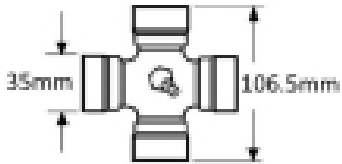

R/H Rotation

3000nm

Clutch diameter - D 91mm

Jaw width - X 117mm

Yoke length - L 184mm

Clutch length - L 154mm

Optional Extras

VTE5009 Universal joint 35mm x 106.5mm