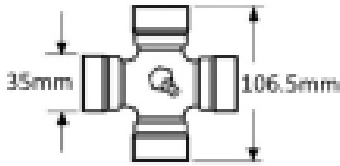

Optional Extras

VTE5009 Universal joint 35mm x 106.5mm

Part No:
VTE5009
Price:
£38.69 (exc
VAT)
£46.43 (inc
VAT)

VTE7931 PTO Over Run Clutch
Quick release kit