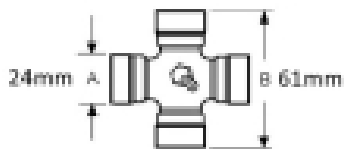

Optional Extras

VTE5003 - Universal joint 24mm x 61mm

Part No:

VTE5003

Price:

£25.06 (exc
VAT)

£30.07 (inc
VAT)

VTE7931 PTO Over Run Clutch
Quick release kit