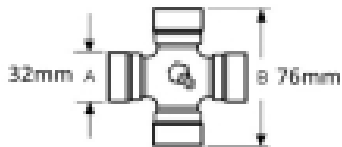

Optional Extras

VTE5008 Universal joint 32mm x 76mm

Part No:
VTE5008
Price:
£44.97 (exc VAT)
£53.96 (inc VAT)

VTE5019 Universal Joint 32mm x 76mm