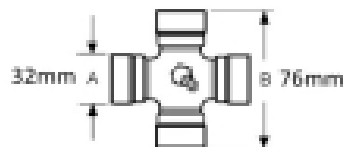

See image key for size data

R/H Rotation

3000nm

Clutch diameter - D 91mm

Jaw width - X 93mm

Yoke length - L 157mm

Clutch length - L 154mm

Optional Extras

VTE5008 Universal joint 32mm x 76mm

Part No:
VTE5008
Price:
£44.97 (exc VAT)
£53.96 (inc VAT)

VTE5019 Universal Joint 32mm x 76mm

Part No:
VTE5019
Price:
£55.81 (exc VAT)
£66.97 (inc VAT)

VTE7931 PTO Over Run Clutch Quick release kit