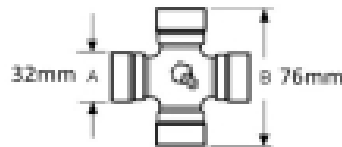

Part No:
VTE5019
Price:
£55.81 (exc VAT)
£66.97 (inc VAT)

VTE7931 PTO Over Run Clutch Quick release kit