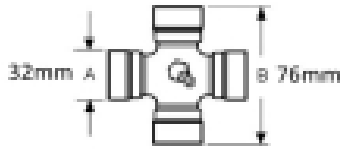

Optional Extras

VTE5008 Universal joint 32mm x 76mm

Part No:
VTE5008
Price:
£44.97 (exc VAT)
£53.96 (inc VAT)

VTE5019 Universal Joint 32mm x 76mm