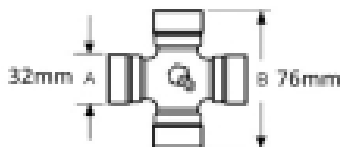

Optional Extras

VTE5008 Universal joint 32mm x 76mm

Part No:
VTE5008
Price:
£44.97 (exc VAT)
£53.96 (inc VAT)

VTE5019 Universal Joint 32mm x 76mm