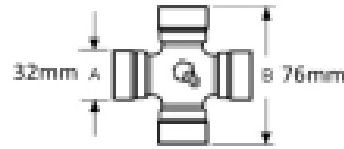

Part No:
VTE5019
Price:
£55.81 (exc VAT)
£66.97 (inc VAT)

VTE7931 PTO Over Run Clutch Quick release kit