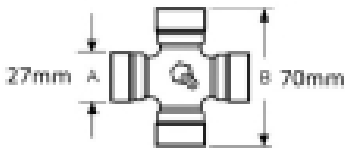

Part No:
VTE5001
Price:
£21.50 (exc
VAT)
£25.80 (inc
VAT)