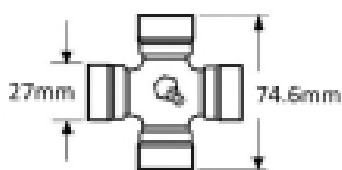

VTE7304 Shear Bolt Unit 1 3/8" x 6 spline 1700nm

Part No: VTE7304

Price: £121.93 (exc VAT) | £146.32 (inc VAT)

Specifications

VTE7304 Shear Bolt unit

fits UJ 27mm x 74.6mm (VTE 5004)

1 3/8" x 6 spline

See image key for size data

UJ size 27 x 74.6mm

Yoke radius - D 68mm

Jaw width - X 86mm

Yoke length - L 117mm

Spline - A 1 3/8, 6

Bolt pitch centre - R 55mm

Shear bolt size M8 x 50

Max torque 1700Nm

Optional Extras

VLG1838 PTO Metric coarse Shear bolt M8 x 50mm

Part No:
VLG1838
Price:
£0.22 (exc
VAT)
£0.27 (inc
VAT)

VLG4235 PTO Shear Bolt Lock nut DIN985 M8 Coarse

Part No:
VLG4235
Price:
£0.06 (exc
VAT)
£0.07 (inc
VAT)

VTE5004 Universal Joint 27mm x 74.6mm

Part No:
VTE5004
Price:
£15.31 (exc
VAT)
£18.37 (inc
VAT)

VTE5037 Universal Joint 27mm x 86mm

Part No:
VTE5037
Price:
£69.16 (exc
VAT)
£82.99 (inc
VAT)