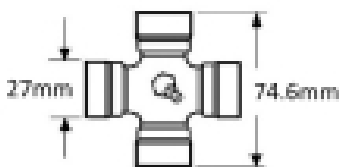

### Specifications

VTE7304 Shear Bolt unit

fits UJ 27mm x 74.6mm (VTE 5004)

1 3/8" x 6 spline

See image key for size data

UJ size 27 x 74.6mm

Yoke radius - D 68mm

Jaw width - X 86mm

Yoke length - L 117mm

Spline - A 1 3/8, 6

Bolt pitch centre - R 55mm

Shear bolt size M8 x 50

Max torque 1700Nm

## **Optional Extras**

VLG1838 PTO Metric coarse Shear bolt M8 x 50mm

**Part No:**  
VLG1838  
**Price:**  
£0.22 (exc  
VAT)  
£0.27 (inc  
VAT)

VLG4235 PTO Shear Bolt Lock nut DIN985 M8 Coarse

**Part No:**  
VLG4235  
**Price:**  
£0.06 (exc  
VAT)  
£0.07 (inc  
VAT)

VTE5004 Universal Joint 27mm x 74.6mm

**Part No:**  
VTE5004  
**Price:**  
£15.31 (exc  
VAT)  
£18.37 (inc  
VAT)

VTE5037 Universal Joint 27mm x 86mm

**Part No:**  
VTE5037  
**Price:**  
£69.16 (exc  
VAT)  
£82.99 (inc  
VAT)