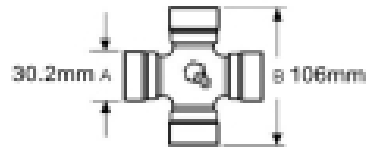

Part No:
VTE5039
Price:
£97.30 (exc
VAT)
£116.76
(inc VAT)