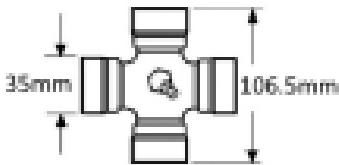

Part No:
VTE5009
Price:
£38.69 (exc
VAT)
£46.43 (inc
VAT)

VTE5039 Universal Joint 30.2mm x
106mm