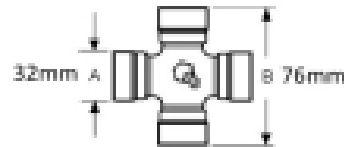

Part No:
VTE5019
Price:
£55.81 (exc
VAT)
£66.97 (inc
VAT)