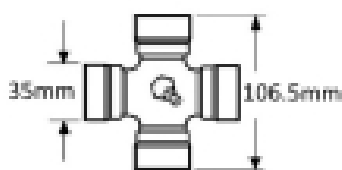

Part No:
VTE5009
Price:
£38.69 (exc
VAT)
£46.43 (inc
VAT)