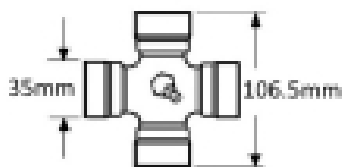

Part No:
VTE5009
Price:
£38.69 (exc
VAT)
£46.43 (inc
VAT)