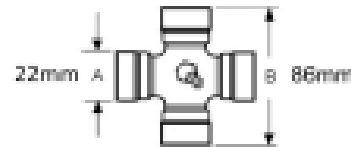

Part No:
VTE5037
Price:
£69.16 (exc
VAT)
£82.99 (inc
VAT)