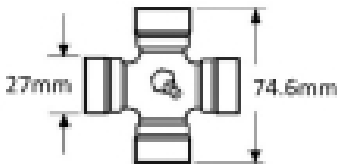

UJ size 27 x 74.6mm

Yoke radius - D 68mm

Jaw width - X 86mm

Yoke length - L 117mm

Spline - A 1 3/8, 6

Bolt pitch centre - R 48mm

Shear bolt size M8 x 50

Max torque 1600Nm

Optional Extras

VLG1838 PTO Metric coarse Shear bolt M8 x 50mm

Part No:
VLG1838
Price:
£0.22 (exc
VAT)
£0.27 (inc
VAT)

VLG4235 PTO Shear Bolt Lock nut DIN985 M8 Coarse

Part No:
VLG4235
Price:
£0.06 (exc
VAT)
£0.07 (inc
VAT)

VTE5004 Universal Joint 27mm x 74.6mm

Part No:
VTE5004
Price:
£15.31 (exc
VAT)
£18.37 (inc
VAT)

VTE5037 Universal Joint 27mm x 86mm

Part No:
VTE5037
Price:
£69.16 (exc
VAT)
£82.99 (inc
VAT)