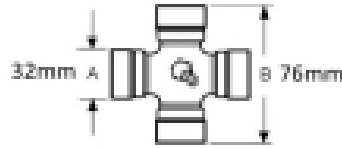

Part No:
VTE5019
Price:
£55.81 (exc VAT)
£66.97 (inc VAT)