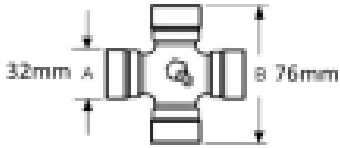

Part No:
VTE5008
Price:
£44.97 (exc VAT)
£53.96 (inc VAT)

VTE5019 Universal Joint 32mm x 76mm