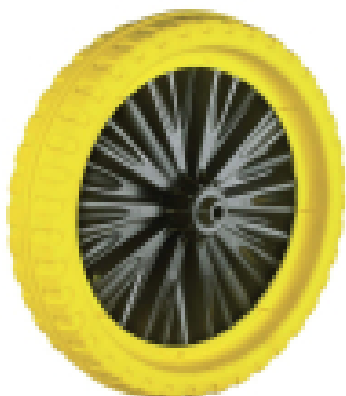

WBCGVPP Contractor 85l Heavy-Duty Wheelbarrow with Puncture Proof Wheel

Part No: WBCGVPP

Price: £64.95 (exc VAT) | £77.94 (inc VAT)

Specifications

WBCGVPP Contractor 85l Heavy-Duty Wheelbarrow with Puncture Proof Wheel

Our popular galvanised wheelbarrow now features a puncture proof front tyre.

The tyre is 13 inches across, with a width equivalent to a 3.4 - 4 inch width pneumatic / solid wheel, if used as a replacement product.

Features

- * 85 Litre Capacity
- * Heavy-duty Press Pan
- * Puncture Proof Tyre
- * Galvanised Body and Frame
- * Tubular frame

Optional Extras

TH218-1 Puncture Proof
Wheelbarrow Wheel

Part No:

TH218-1

Price: