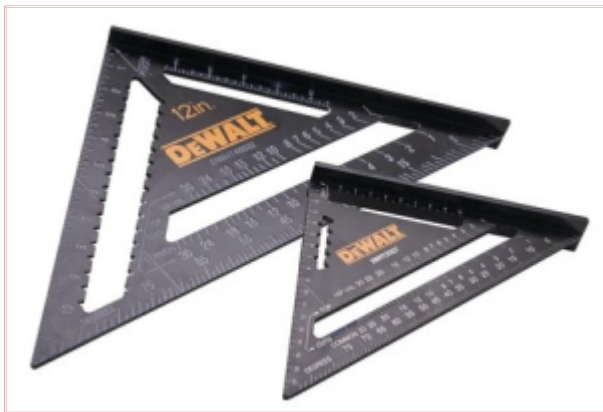

## XMS25SQTWIN DeWALT 175mm (7") & 300mm (12") Rafter Square Twin Pack

**Part No:** XMS25SQTWIN

**Price:** £32.49 (exc VAT) | £38.99 (inc VAT)

### Specifications

XMS25SQTWIN DeWALT 175mm (7") & 300mm (12") Rafter Square Twin Pack

This XMS 175mm (7") & 300mm (12") Rafter Square Twin Pack from DeWalt has an ease of use which will win many GKO for Christmas admirers.

Extruded aluminium with debossed numbers and graduation facilitates the ease in which the user sees the measurement.

The product comes with anodized body and will not rust or corrode.

While the extra-large base (28mm) provides better grip on materials, and the extra thick body is ideal for use as a saw guide.